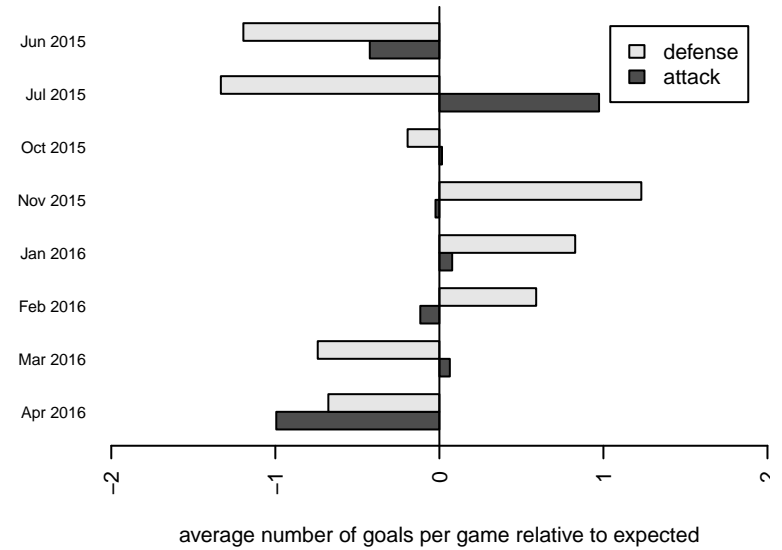

Performance relative to 13 month average