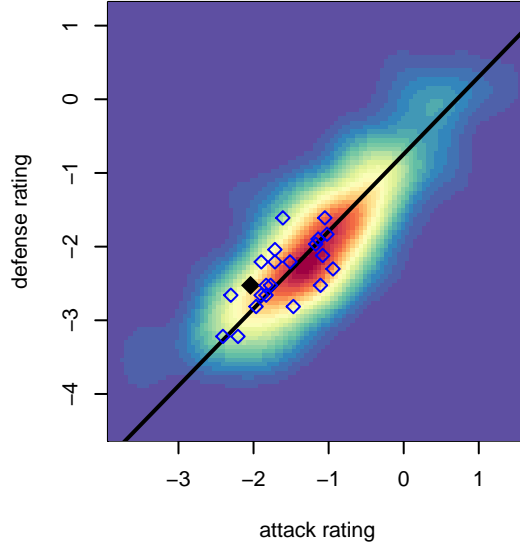

WA Rush Azul B04

Washington Rush SC
 Everett, WA
 B04 total strength=141
 attack=0.13 defense=0.08
 fall league = RCL B04 Div 5
 spr league = Win RCL B04 Div 5

alt names used:
 WASHINGTON RUSHAZUL B04
 Washington Rush B04 Azul C
 Rush U11 B04 Azul
 WASHINGTON RUSH AZUL B04 (WA)
 Rush B04 Azul C
 Washington Rush B04 Azul C
 Washington Rush B04 Azul C

**attack and defense variance (black dot)
relative to other teams
and top 10 in region**

**attack and defense rating
relative to others at age
and all opponents in last 13 months**

Performance relative to 13 month average