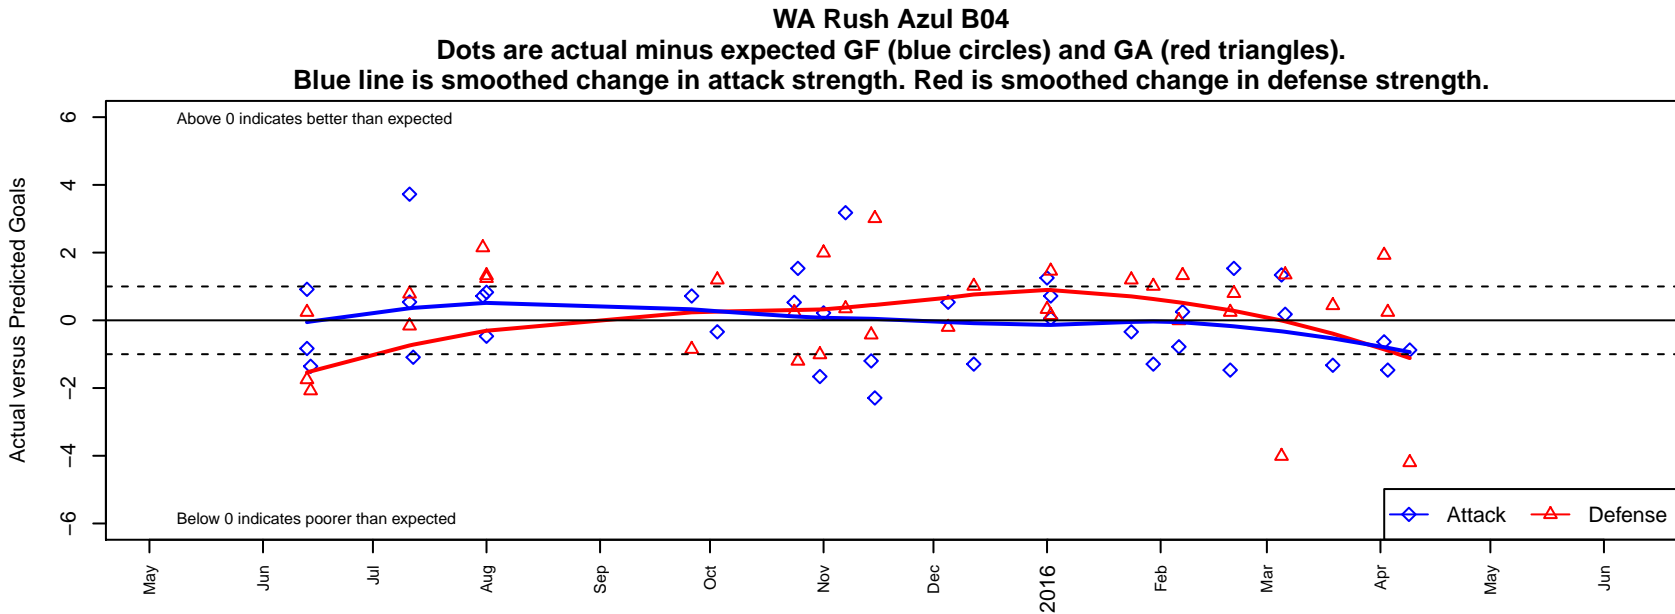

WA Rush Azul B04

Washington Rush SC
 Everett, WA
 B04 total strength=141
 attack=0.13 defense=0.08
 fall league = RCL B04 Div 5
 spr league = Win RCL B04 Div 5

alt names used:
 WASHINGTON RUSHAZUL B04
 Washington Rush B04 Azul C
 Rush U11 B04 Azul
 WASHINGTON RUSH AZUL B04 (WA)
 Rush B04 Azul C
 Washington Rush B04 Azul C
 Washington Rush B04 Azul C

**attack and defense variance (black dot)
relative to other teams
and top 10 in region**

**attack and defense rating
relative to others at age
and all opponents in last 13 months**

Performance relative to 13 month average