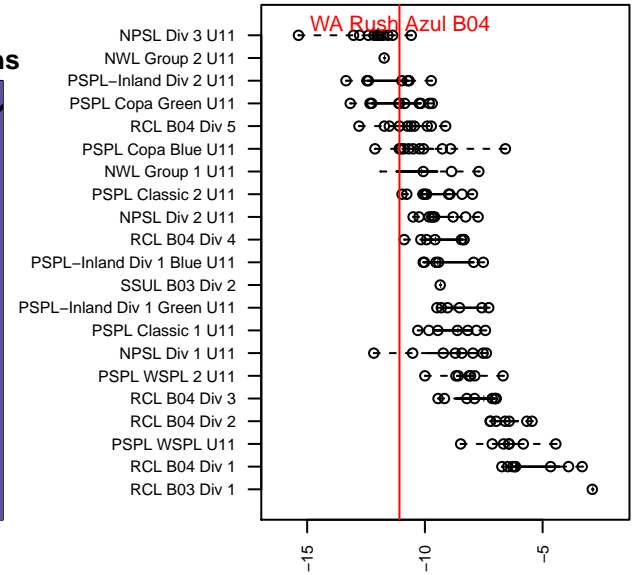

WA Rush Azul B04

Washington Rush SC
 Everett, WA
 B04 total strength=141
 attack=0.13 defense=0.08
 fall league = RCL B04 Div 5
 spr league = Win RCL B04 Div 5

alt names used:
 WASHINGTON RUSHAZUL B04
 Washington Rush B04 Azul C
 Rush U11 B04 Azul
 WASHINGTON RUSH AZUL B04 (WA)
 Rush B04 Azul C
 Washington Rush B04 Azul C
 Washington Rush B04 Azul C

Venues played:
 2015 Skagit Firecracker Silver U11
 2015 Gunners Invitational U11 Bronze
 2015 WA Rush Cup B11 Bronze U11
 2015 RCL B04 Div 5
 2015 PacNW Winter Classic Premier II U11
 2015 Win RCL B04 Div 5
 2015 WYS Presidents Cup B04 Division 3

**attack and defense variance (black dot)
relative to other teams
and top 10 in region**

**attack and defense rating
relative to others at age
and all opponents in last 13 months**

Performance relative to 13 month average