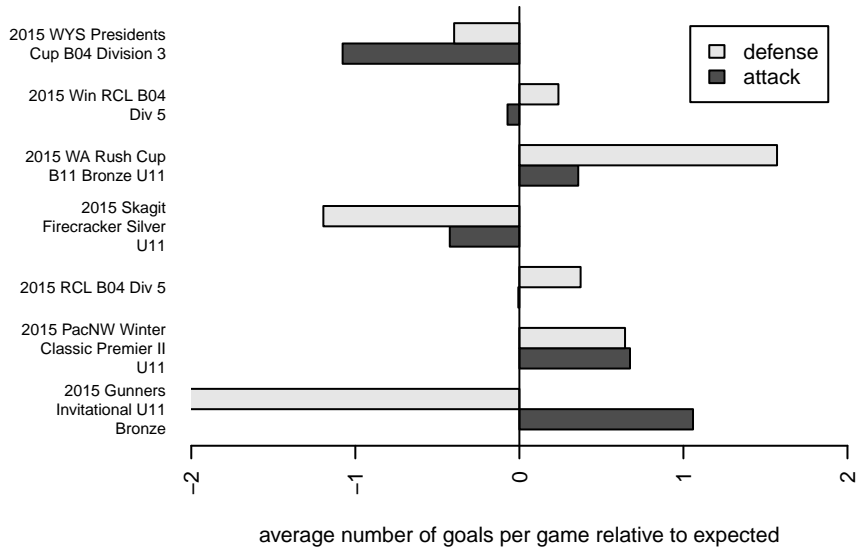

WA Rush Azul B04

Washington Rush SC
 Everett, WA
 B04 total strength=141
 attack=0.13 defense=0.08
 fall league = RCL B04 Div 5
 spr league = Win RCL B04 Div 5

alt names used:
 WASHINGTON RUSHAZUL B04
 Washington Rush B04 Azul C
 Rush U11 B04 Azul
 WASHINGTON RUSH AZUL B04 (WA)
 Rush B04 Azul C
 Washington Rush B04 Azul C
 Washington Rush B04 Azul C

Venues played:
 2015 Skagit Firecracker Silver U11
 2015 Gunners Invitational U11 Bronze
 2015 WA Rush Cup B11 Bronze U11
 2015 RCL B04 Div 5
 2015 PacNW Winter Classic Premier II U11
 2015 Win RCL B04 Div 5
 2015 WYS Presidents Cup B04 Division 3

**attack and defense variance (black dot)
relative to other teams
and top 10 in region**

**attack and defense rating
relative to others at age
and all opponents in last 13 months**

Performance relative to 13 month average